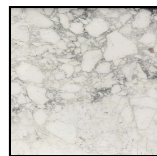

### Frame finishing

Smoked Oak/Brass

Walnut/Brass

### Top finishing

WALNUT

SMOKED OAK

MATT BETON

MARMO OROBICO

Matt White Chalk

Volakas

Walnut 2017