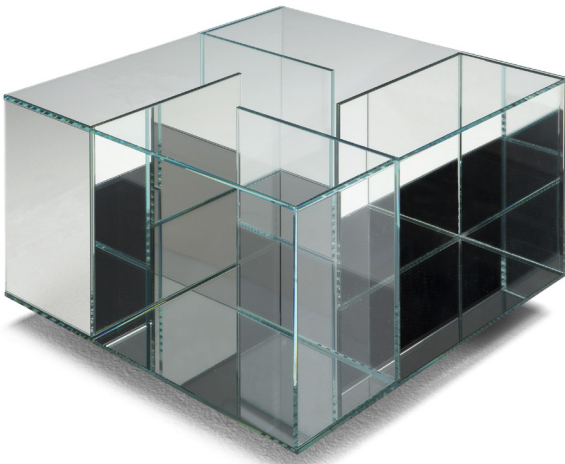

■ T140V00

■ T140V41

■ T140VX1

■ T140VM1

■ T140VH3

■ T140V43

SCHEMATICS

SQUARE CORNER

60cm x 60cm H 42cm
23,62" x 23,62" H 16,54"

60cm x 60cm H 70cm
23,62" x 23,62" H 27,56"

RECTANGULAR CENTRAL

85cm x 125cm H 34cm
33,46" x 49,21" H 13,39"

FINISHINGS

Frame finishing

BRONZE

SMOKE

TRANSPARENT

TRANSPARENT
BLUE VIOLET

TRANSPARENT
BRONZE YELLOW

Top finishing

SMOKE