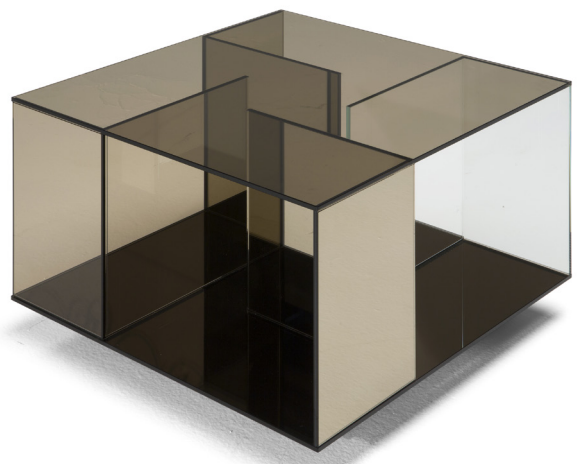

■ T140V00

■ T140V41

■ T140VX1

■ T140VM1

■ T140VH3

■ T140V43

SCHEMATICS

SQUARE CORNER

60cm x 60cm H 42cm
23,62" x 23,62" H 16,54"

60cm x 60cm H 70cm
23,62" x 23,62" H 27,56"

RECTANGULAR CENTRAL

85cm x 125cm H 34cm
33,46" x 49,21" H 13,39"

FINISHINGS

Frame finishing

BRONZE

SMOKE

TRANSPARENT

TRANSPARENT
BLUE VIOLET

TRANSPARENT
BRONZE YELLOW

Top finishing

SMOKE