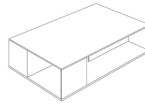

■ T140V00

■ T140V41

■ T140VX1

■ T140VM1

■ T140VH3

■ T140V43

SCHEMATICS

SQUARE CORNER

60cm x 60cm H 42cm
23,62" x 23,62" H 16,54"

60cm x 60cm H 70cm
23,62" x 23,62" H 27,56"

RECTANGULAR CENTRAL

85cm x 125cm H 34cm
33,46" x 49,21" H 13,39"

FINISHINGS

Frame finishing

BRONZE

SMOKE