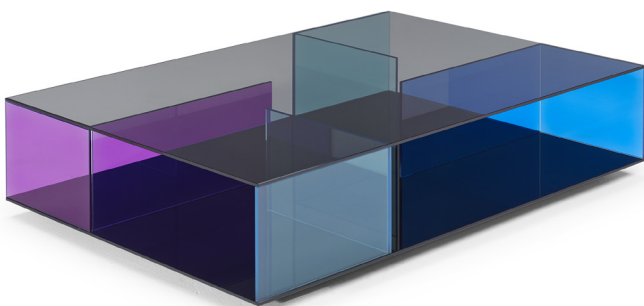

■ T140V00

■ T140V41

■ T140VX1

■ T140VM1

■ T140VH3

■ T140V43

SCHEMATICS

SQUARE CORNER

60cm x 60cm H 42cm
23,62" x 23,62" H 16,54"

60cm x 60cm H 70cm
23,62" x 23,62" H 27,56"

RECTANGULAR CENTRAL

85cm x 125cm H 34cm
33,46" x 49,21" H 13,39"

FINISHINGS

Frame finishing

BRONZE

SMOKE

TRANSPARENT

TRANSPARENT
BLUE VIOLET

TRANSPARENT
BRONZE YELLOW

Top finishing

SMOKE