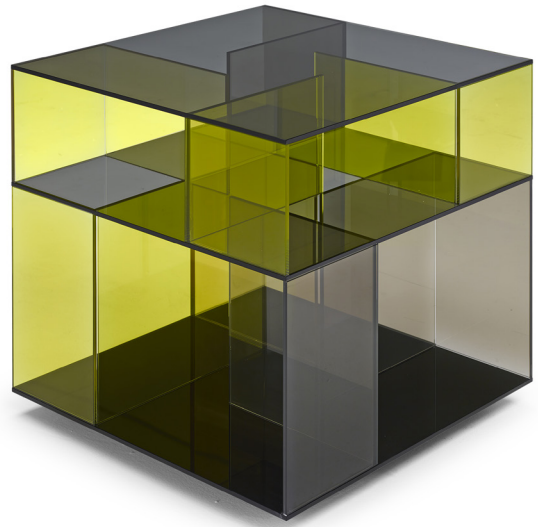

■ T140V00

■ T140V41

■ T140VX1

■ T140VM1

■ T140VH3

■ T140V43

SCHEMATICS

SQUARE CORNER

60cm x 60cm H 42cm
23,62" x 23,62" H 16,54"

60cm x 60cm H 70cm
23,62" x 23,62" H 27,56"

RECTANGULAR CENTRAL

85cm x 125cm H 34cm
33,46" x 49,21" H 13,39"

FINISHINGS

Frame finishing

BRONZE

SMOKE

TRANSPARENT

TRANSPARENT
BLUE VIOLET

TRANSPARENT
BRONZE YELLOW

Top finishing

SMOKE