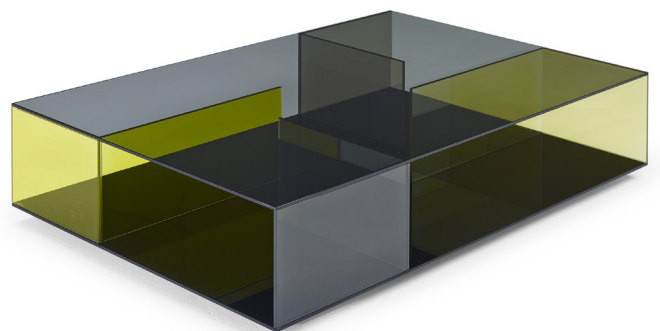

■ T140V00

■ T140V41

■ T140VX1

■ T140VM1

■ T140VH3

■ T140V43

SCHEMATICS

SQUARE CORNER

60cm x 60cm H 42cm
23,62" x 23,62" H 16,54"

60cm x 60cm H 70cm
23,62" x 23,62" H 27,56"

RECTANGULAR CENTRAL

85cm x 125cm H 34cm
33,46" x 49,21" H 13,39"

FINISHINGS

Frame finishing

BRONZE

SMOKE

TRANSPARENT

TRANSPARENT
BLUE VIOLET

TRANSPARENT
BRONZE YELLOW

Top finishing

SMOKE